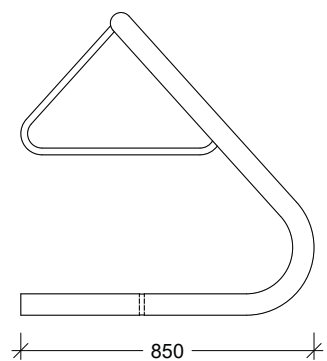

Car Park Fixtures

TSA Bike Rack - 5 Bay Surface Mount – Galvanised & Stainless Steel

Tactile Systems Australia range of surface mount bike racks are a proven design suitable for multiple bike parking solutions. Higher density bicycle parking is available as the BR-5B series can be accessed from both sides. This range of bicycle parking is available in either galvanised or stainless steel construction.

- Single or double side access
- Fully welded construction – supplied fully assembled and ready to use
- High grade anchor bolts ensure secure fixing via pre-drilled mounting holes
- Stainless steel or hot dip galvanised versions
- Capacity: Up to 7 Bikes
 - Allows for 5 in bays and 2 on outer ends
 - Single side access: 5 on one side (+ 1 on each end)
 - Double side access: also possible to increase capacity