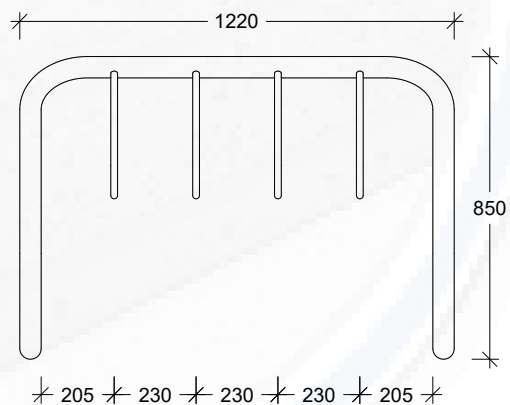

Car Park Fixtures

TSA Bike Rack - 5 Bay Surface Mount – Galvanised & Stainless Steel

Tactile Systems Australia range of surface mount bike racks are a proven design suitable for multiple bike parking solutions. Higher density bicycle parking is available as the BR-5B series can be accessed from both sides. This range of bicycle parking is available in either galvanised or stainless steel construction.

- Single or double side access
- Fully welded construction – supplied fully assembled and ready to use
- High grade anchor bolts ensure secure fixing via pre-drilled mounting holes
- Stainless steel or hot dip galvanised versions
- Capacity: Up to 7 Bikes
 - Allows for 5 in bays and 2 on outer ends
 - Single side access: 5 on one side (+ 1 on each end)
 - Double side access: also possible to increase capacity