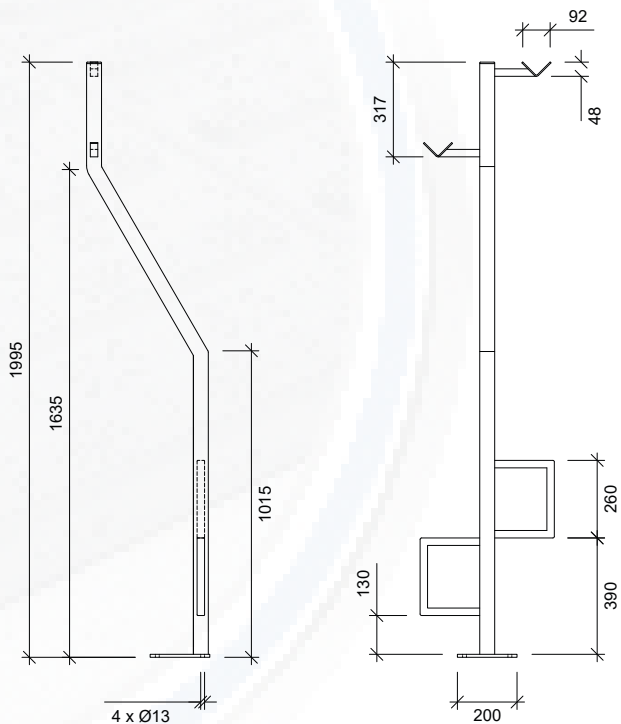

Car Park Fixtures

TSA Bike Rack - Vertical

Vertical style bike rack for areas with restricted space.
Gives high density bike storage.

- Simple to use – easily load or un-load bikes
- Two bike storage per rack – efficient space utilisation
- Fully galvanised construction – long lasting and durable
- Surface mount via pre-formed mounting holes – gives secure fixing for added safety
- Supplied fully assembled – just install with fixings from Tactile Systems and you are ready to go.
- Most suited to medium or long term cycle parking
- Available supply only or supply and install from Tactile Systems
- 1975mm x 450mm x 450mm

1 YEAR PRODUCT WARRANTY

INSTALLATION SERVICE AVAILABLE

SPECIFICATIONS

Type	Code	Weight
Galvanised	BR-VBR-02-G	13.5kg
Black Powder Coated	BR-VBR-02-BLK	12.5kg