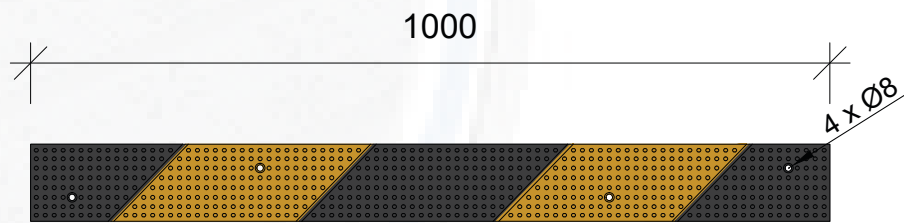

Car Park Fixtures TSA Safety Rumble Strips

Rumble Strips
Car Park Fixtures

Tactile Systems Australia durable low profile rubber rumble strip for use as a speed moderator. Ideal in residential or commercial complexes to slow the flow of vehicles.

- Manufactured from hard wearing, high visibility rubber
- 1000mm long x 95mm wide x 19mm.
- Available in black and yellow strips.
- Install with either concrete fixings or TSA MS Polymer Construction Adhesive.

**TSA Concrete Hex Screw
Anchor - M10 x 100 - Galvanised**

1 YEAR PRODUCT WARRANTY

INSTALLATION SERVICE AVAILABLE

SPECIFICATIONS

Colour	Code
Black/Yellow	SRS-TSA-1000-BY