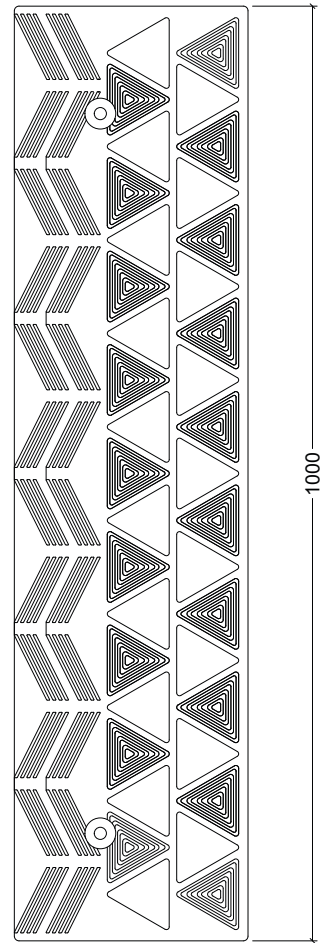

## Kerb Ramps - Rubber

**Tactile Systems Australia** Kerb Ramps are ideal for all types of areas where there is a large drop from the kerb. Made from high-quality rubber, these ramps are resistant to weather conditions, wear, and tear and feature yellow triangle areas for enhanced visibility.

Our ramps are 1000 x 250 x 90mm and include 2 fixing points.

### SPECIFICATIONS

Section	Colour	Code	Weight
Kerb Ramp	Black & Yellow	KR-100-BLK/YEL	13.5kg