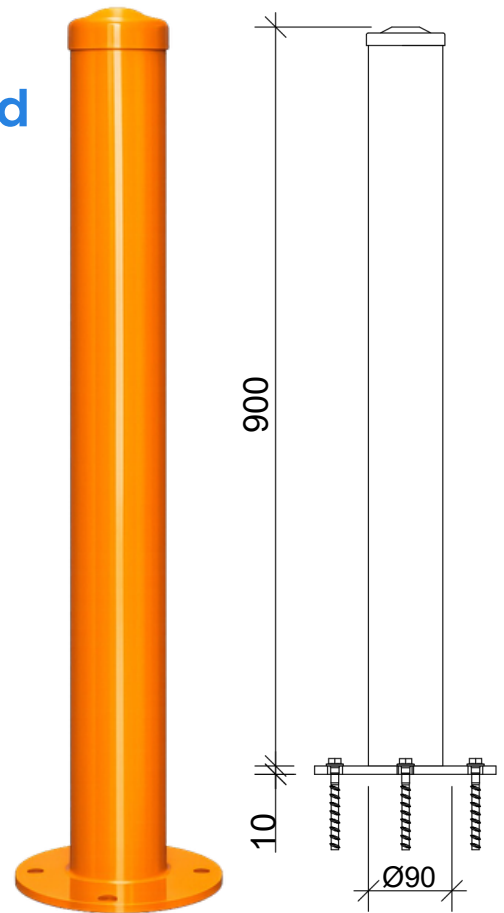

Car Park Fixtures - Surface Mount Bollards

Surface Mount Premium Bollard

Aesthetics:

Available in yellow or custom vibrant colors.

Durability:

Resistant to chipping, fading, and rust.

Installation:

Easily surface mounted with concrete screws.

As home and commercial energy systems become more common, protecting solar batteries, inverters and EV charging equipment from accidental vehicle impact is essential. The Surface Mount Premium Bollard is a simple, cost effective safeguard for installations in garages, carports and car parks. Its chip, fade and rust resistant finish ensures lasting performance, and the surface mount base fixes directly to existing concrete with screws, so there is no excavation or core drilling near sensitive cabling.

SPECIFICATIONS:

COLOUR	90mm x 900mm
Yellow	BSM-90-YEL

VARIATIONS

COLOURS C U S T O M